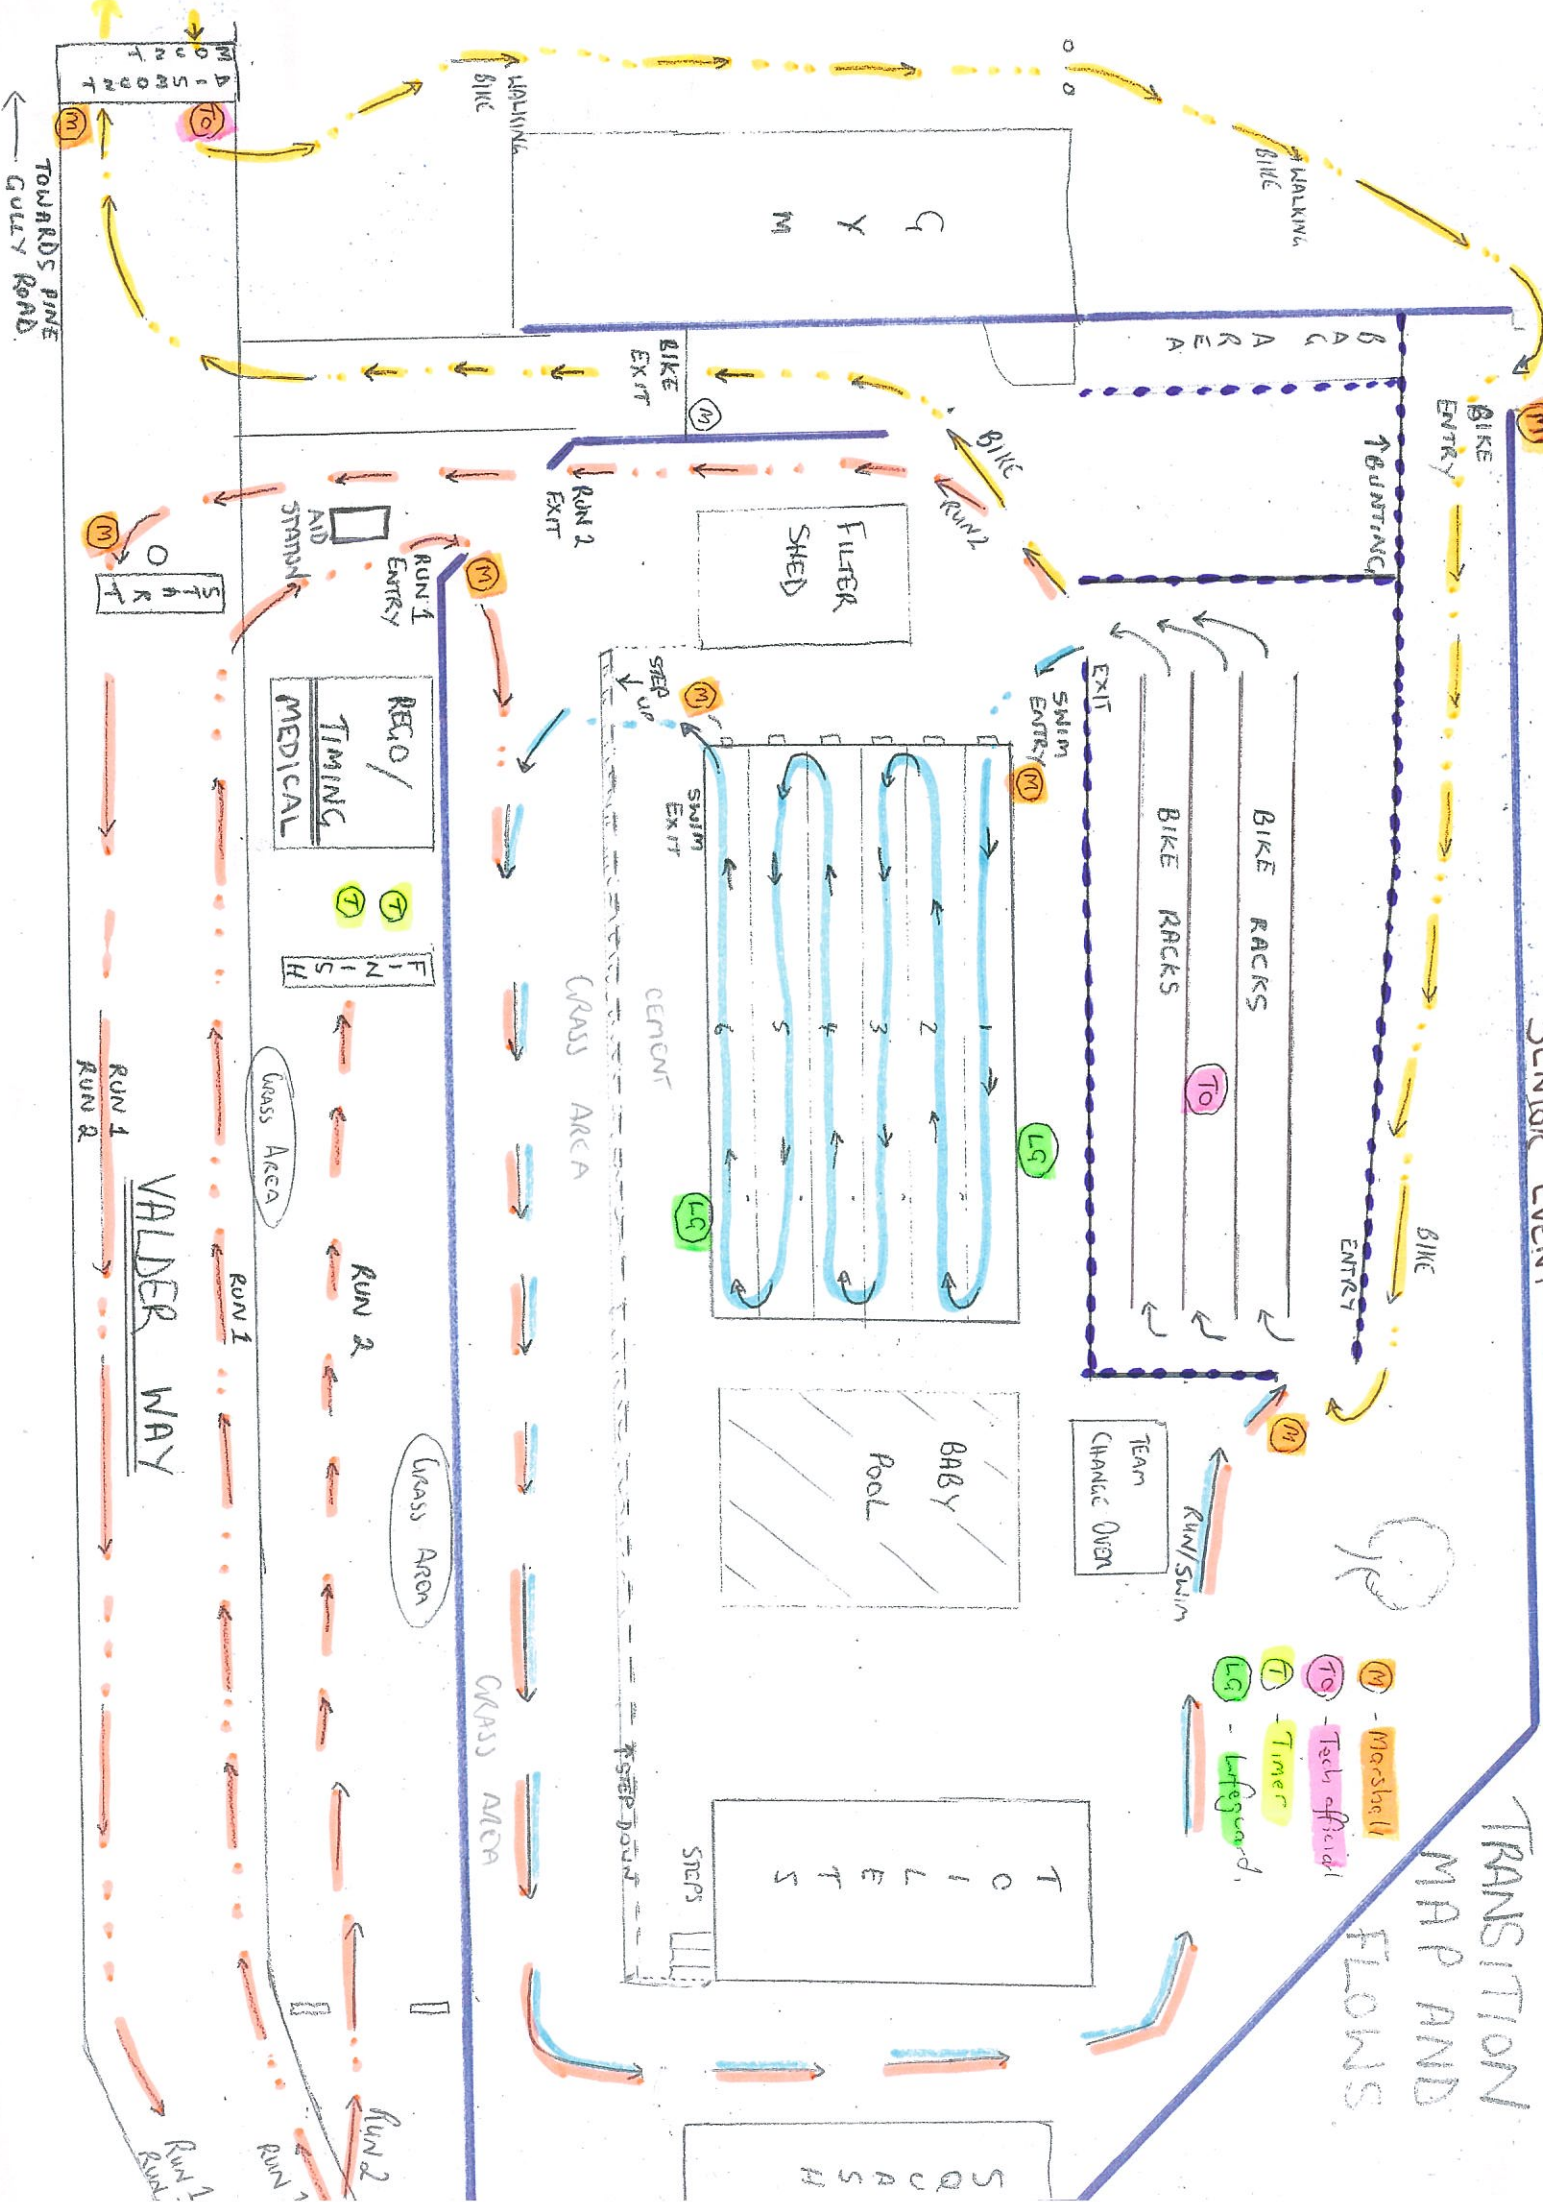

SENIOR EVENT 1

TRANSITION MAP AND FLOWS

- (M) - Marshall
- (TO) - Tech official
- (T) - Timer
- (LG) - Lifeguard

TOWARDS PINE GULLY ROAD

VALDER WAY

TOILETS

BABY POOL

TEAM CHANGE OVER